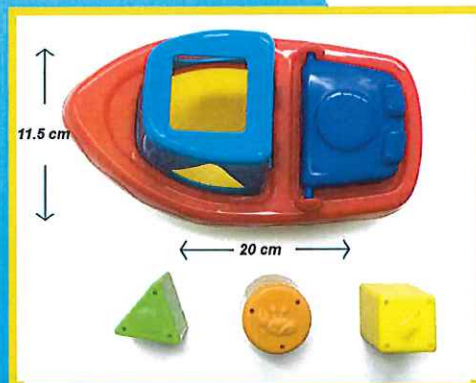

Funny BATH BOAT

Toy Collection

K6106

With 3 Shapes

Item Size: 20 x 11.5 X 11 cm
 Packing : Bulk pack with tie card
 Package : 12Pcs / display box
 0.038cbm

KAM LEE METAL AND PLASTIC INDUSTRIAL LTD.
 10-12/F, Wah Tai Ind Bldg., No.11 San On Street, Tuen Mun N.T Hong Kong
 TEL: (852)2461-6329 FAX: (852)2456-2520