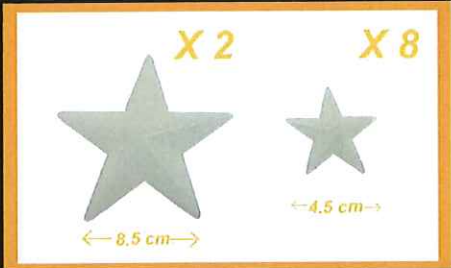

KAM LEE METAL AND PLASTIC INDUSTRIAL LTD.
10-12/F, Wah Tai Ind Bldg., No.11 San On Street, Tuen Mun N.T Hong Kong
TEL: (852)2461-6329   FAX: (852)2456-2520

E-mail: kamlee@kamlee.net
Website: www.kamlee.net