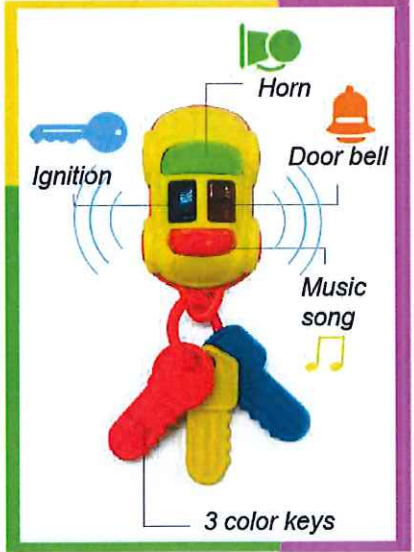

Features:

For age 3 years and up

® KAM LEE METAL AND PLASTIC INDUSTRIAL LTD.
10-12/F, Wah Tai Ind Bldg., No.11 San On Street, Tuen Mun N.T Hong Kong
TEL: (852)2461-6329 FAX: (852)2456-2520

E-mail: kamlee@kamlee.net
Website: www.kamlee.net