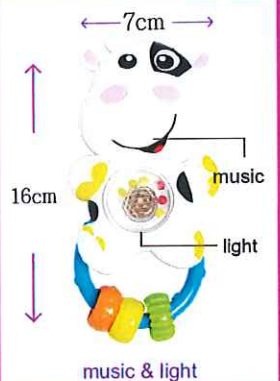

music & light

Flashing light & balls

colour ring

Item Size: 16 x 7 cm
Packing: Tie Card
Package : 24/48Pcs CTN
0.06cbm

- Ideal for baby
- Battery operated light & sound
- Come with colour ring, flashing light & handle

Rattle

Toy Collection

Battery operated
sound & light

Animal

K6627

Lovely
Cow

rolling pin

Flashing light

Music song

Moving handle

Ring

Item Size: 16 x 7 cm
Packing: Tie Card
Package :24/48Pcs CTN
0.06cbm

- Ideal for baby
- Battery operated light & sound
- Come with colour ring, flashing light & handle

KAM LEE METAL AND PLASTIC INDUSTRIAL LTD.
10-12/F, Wah Tai Ind Bldg., No.11 San On Street, Tuen Mun N.T Hong Kong
TEL: (852)2461-6329 FAX: (852)2456-2520