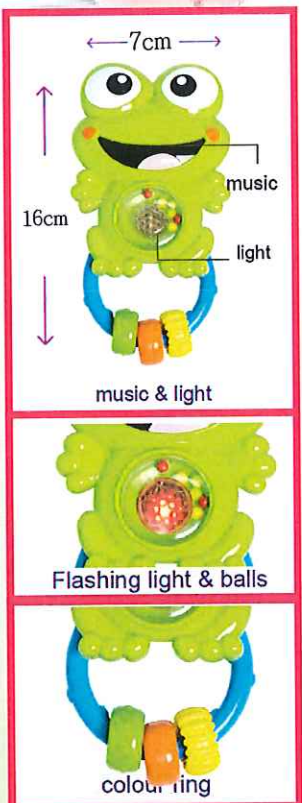

Rattle

Toy Collection

Battery operated
sound & light

Animal

K6629

Lovely
Frog

rolling pin

Flashing light

Music song

Moving handle

Ring

Item Size: 16 x 7 cm
Packing: Tie Card
Package :24/48Pcs CTN
0.06cbm

- Ideal for baby
- Battery operated light & sound
- Come with colour ring, flashing light & handle

KAM LEE METAL AND PLASTIC INDUSTRIAL LTD.
10-12/F, Wah Tai Ind Bldg., No.11 San On Street, Tuen Mun N.T Hong Kong
TEL: (852)2461-6329 FAX: (852)2456-2520

E-mail: kamlee@kamlee.net
Website: www.kamlee.net

Flashlight pals

MONKEY

with real sound

K5128

- Friendly animal with real sound effect
- Push-down turn-on function for LED light
- Ideal for indoor or outdoor playing game