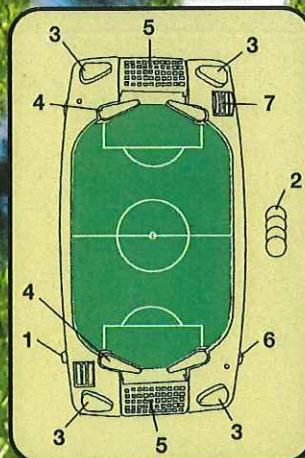

Great fun for kid

How to play:

K6022

Item Size: 22 x 7 cm
Packing : Blister card
Package : 0 / 24 Pcs CTN
0.09 CBM

Suitable for age 36 months and up

® KAM LEE METAL AND PLASTIC INDUSTRIAL LTD.
10-12/F, Wah Tai Ind Bldg., No. 11 San On Street, Tuen Mun N.T Hong Kong
TEL: (852)2461-6329 FAX: (852)2456-2520

E-mail: kamlee@kamlee.net
Website: www.kamlee.net
www.ktoyhk.net

NEW

POWER ACTION

AIR FOOTBALL GAME

K3828

- 1 On/Off switch
- 2 Football (10 included)
- 3 Flipper control button
- 4 Flipper
- 5 Net (goal)
- 6 Goal counter
- 7 Football holders

Use 4 X AA size Batteries (not included)

© copyright 2004
Patent Pending

MUSICAL MEXICO HAT

- Ideal for potato nachos, french fries, potato chips
- Easy to clean

Party

For Fun

Use 4 X AA size Batteries (not included)