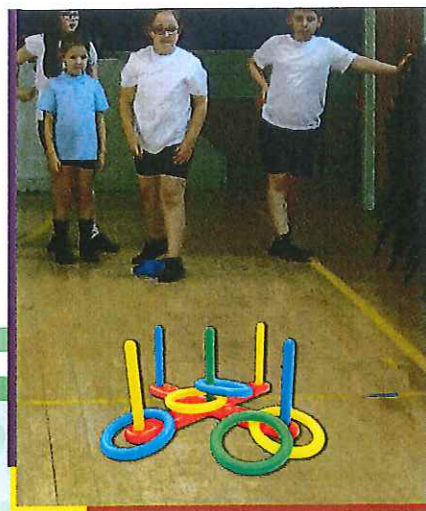

E-mail: kamlee@kamlee.net
Website: www.kamlee.net
www.ktoyhk.net

RING & TOSS GAME

12 PCS

TOP FUN HOOP THROWING SET

Indoor playing

K6057

- This is a super quoits set that is suitable to play indoor or outdoor and can be played with all the family.
- This excellent little game will help children develop and improve their co-ordination skills.
- The set contains 2 base sections, 5 catch poles & 5 scoring rings.
- Not considered suitable for children under the age of 36 months