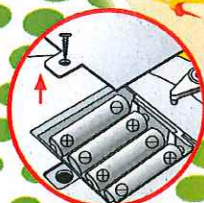

E-mail: kamlee@kamlee.net
Website: www.kamlee.net
www.ktoyhk.net

NEW

POWER ACTION

AIR FOOTBALL GAME

K3828

- 1 On/Off switch
- 2 Football (10 included)
- 3 Flipper control button
- 4 Flipper
- 5 Net (goal)
- 6 Goal counter
- 7 Football holders

Use 4 X AA size Batteries (not included)

© copyright 2004
Patent Pending

MUSICAL MEXICO HAT

- Ideal for potato nachos, french fries, potato chips
- Easy to clean

Party

For Fun

Use 4 X AA size Batteries (not included)