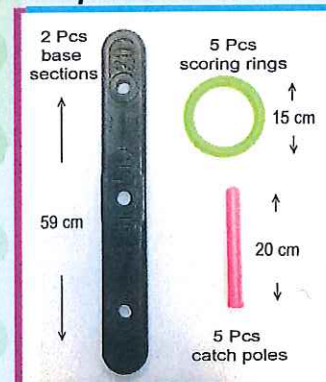

E-mail: kamlee@kamlee.net
Website: www.kamlee.net
www.ktoyhk.net

RING & TOSS GAME

12 PCS

TOP FUN HOOP THROWING SET

Indoor playing

K6057

- This is a super quoits set that is suitable to play indoor or outdoor and can be played with all the family.
- This excellent little game will help children develop and improve their co-ordination skills.
- The set contains 2 base sections, 5 catch poles & 5 scoring rings.
- Not considered suitable for children under the age of 36 months

Components:

Item Size: 59 x 59 x 20 cm
Packing : Net bag
Package : 0 / 24 Pcs CTN
0.148 CBM

Outdoor playing

® KAM LEE METAL AND PLASTIC INDUSTRIAL LTD.
10-12/F, Wah Tai Ind Bldg., No.11 San On Street, Tuen Mun N.T Hong Kong
TEL: (852)2461-6329 FAX: (852)2456-2520