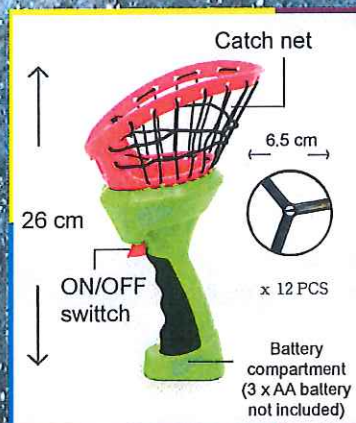

Great fun for kid

How to play:

K6022

Item Size: 22 x 7 cm
Packing : Blister card
Package : 0 / 24 Pcs CTN
0.09 CBM

Suitable for age 36 months and up

® KAM LEE METAL AND PLASTIC INDUSTRIAL LTD.
10-12/F, Wah Tai Ind Bldg., No. 11 San On Street, Tuen Mun N.T Hong Kong
TEL: (852)2461-6329 FAX: (852)2456-2520

E-mail: kamlee@kamlee.net
Website: www.kamlee.net
www.ktoyhk.net

NEW

POWER ACTION

AIR FOOTBALL GAME

K3828

- 1 On/Off switch
- 2 Football (10 included)
- 3 Flipper control button
- 4 Flipper
- 5 Net (goal)
- 6 Goal counter
- 7 Football holders